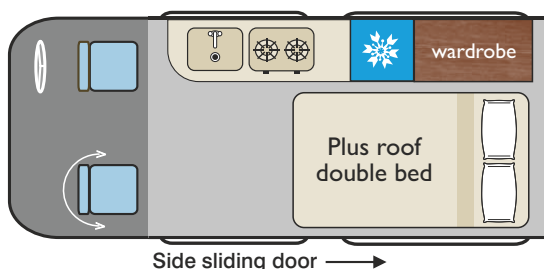

### Popular Optional Items

Ford Auto Gearbox	•
Leather Cab Seats	•
Ford Alloy Wheels	•
Diesel Heater	•
Solar Panel	•

✓ = Standard • = Optional

### Travelling Layout

### Night Time Layout