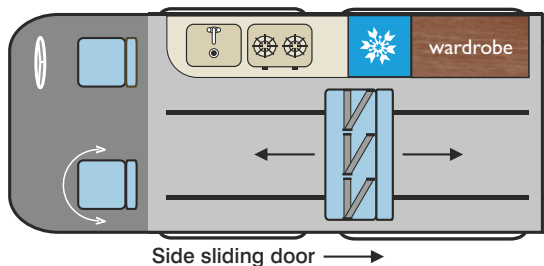

### Motorhome Standard Specification

50 litre Fresh/Waste tanks	✓
Integrated Digital Motorhome Control System	✓
Kitchen with storage & 2 burner hob	✓
40 litre fridge	✓
Led lighting throughout.	✓
2 x 230v sockets	✓
1 x dual USB charging socket	✓
1 x 12v socket	✓
Cab Carpet Set	✓
Elevating Roof	✓

### Travelling Layout