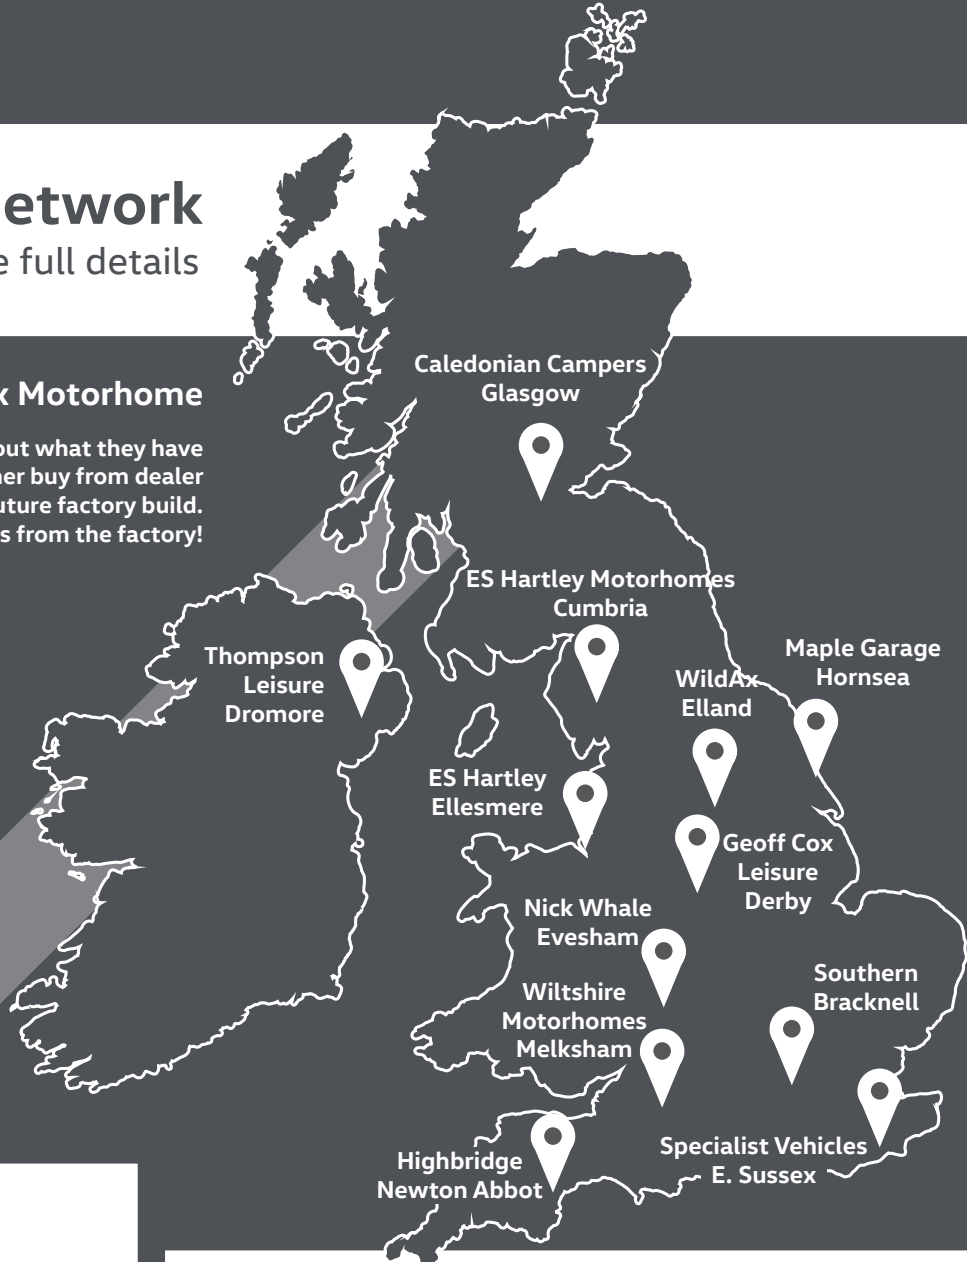

Huge Dealer Network

Visit our website to see full details

How to buy your WildAx Motorhome

Simply contact your local dealer to find out what they have in stock, then visit to view and either buy from dealer stock or place an order for a future factory build. We do not sell motorhomes from the factory!