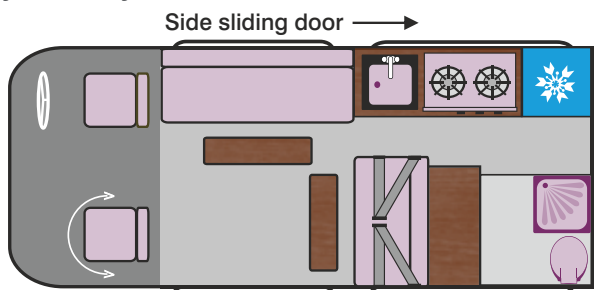

Day Time Layout

Night Time Layout