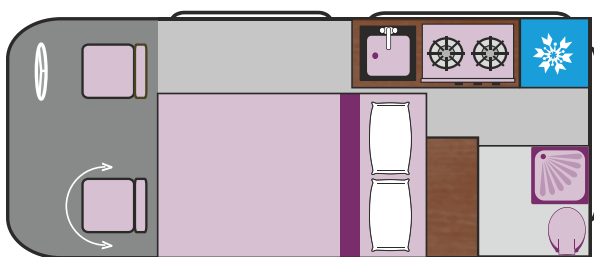

Base Vehicle Standard Specification

Ford Transit Custom 320 L2 130 Trend	✓
Manual 6 speed	✓
5.34m long x 2.08m wide x 2.01m high	✓
Cab Air Conditioning	✓
Cruise Control	✓
Reversing Camera & Sensors	✓
Metallic Paint	✓
Passenger Air Bag	✓
Electric Windows/Mirrors	✓
Auto Wipers/Lights	✓
Fog Lights	✓
Touchscreen radio/CD with Bluetooth	✓
LED Daytime Running Lights	✓
Leather Steering Wheel & Gear Knob	✓
Remote Central Locking	✓
Colour coded front bumpers	✓

Motorhome Standard Specification

50 litre Fresh/Waste tanks	✓
Truma Ultrastore water heater	✓
Webasto Diesel Heater	✓
Integrated Digital Motorhome Control System	✓
Kitchen with storage & 2 burner hob	✓
50 litre fridge	✓
Shower Area	✓
Bench Toilet	✓
Led lighting throughout.	✓
2 x 230v sockets	✓
1 x dual USB charging socket	✓
1 x 12v socket	✓
Full Removable Carpet Set	✓
Elevating Roof with insulated side panels	✓

Popular Optional Items

Ford Auto Gearbox	•
Full Leather Upholstery	•
Alloy Wheels (Ford)	•
Alloy Wheels (Aftermarket 18 inch)	•

✓ = Standard • = Optional