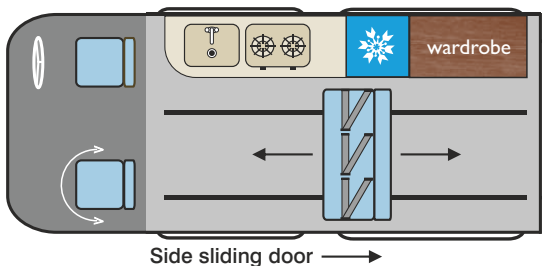

Travelling Layout