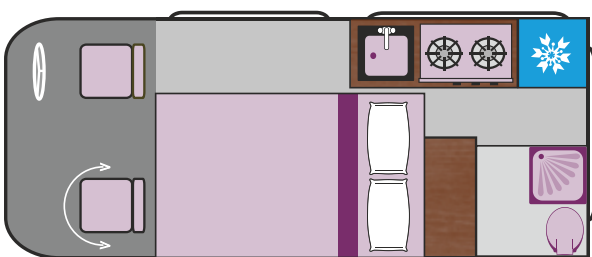

Dimensions
Length – 5.339m
Width – 2.08m
 (folded mirrors)
Height – 2.01m (approx)
Beds
1300 x 1830 lower
1200 x 1900 upper

Sleeping is in two beds, either a pull down roof double bed or a quickly made up lower double bed. For relaxing there is a great lounge area with seating for 4 with room to spare.

Motorhome Standard Specification

50 litre Fresh/Waste tanks	✓
Truma Ultrastore water heater	✓
Webasto Diesel Heater	✓
Integrated Digital Motorhome Control System	✓
Kitchen with storage & 2 burner hob	✓
50 litre fridge	✓
Shower Area	✓
Bench Toilet	✓
Led lighting throughout.	✓
2 x 230v sockets	✓
1 x dual USB charging socket	✓
1 x 12v socket	✓
Full Removable Carpet Set	✓
Elevating Roof with insulated side panels	✓

Popular Optional Items

Ford Auto Gearbox	•
Full Leather Upholstery	•
Alloy Wheels (Ford)	•
Alloy Wheels (Aftermarket 18 inch)	•

✓ = Standard • = Optional

Day Time Layout

Night Time Layout

Huge Dealer Network