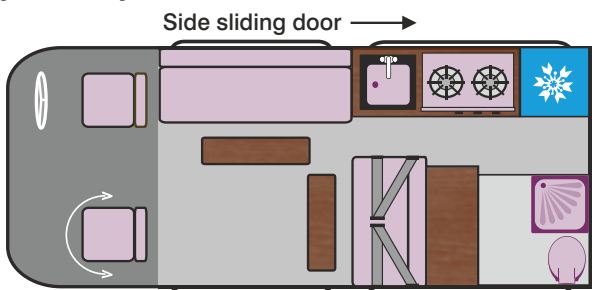

Day Time Layout