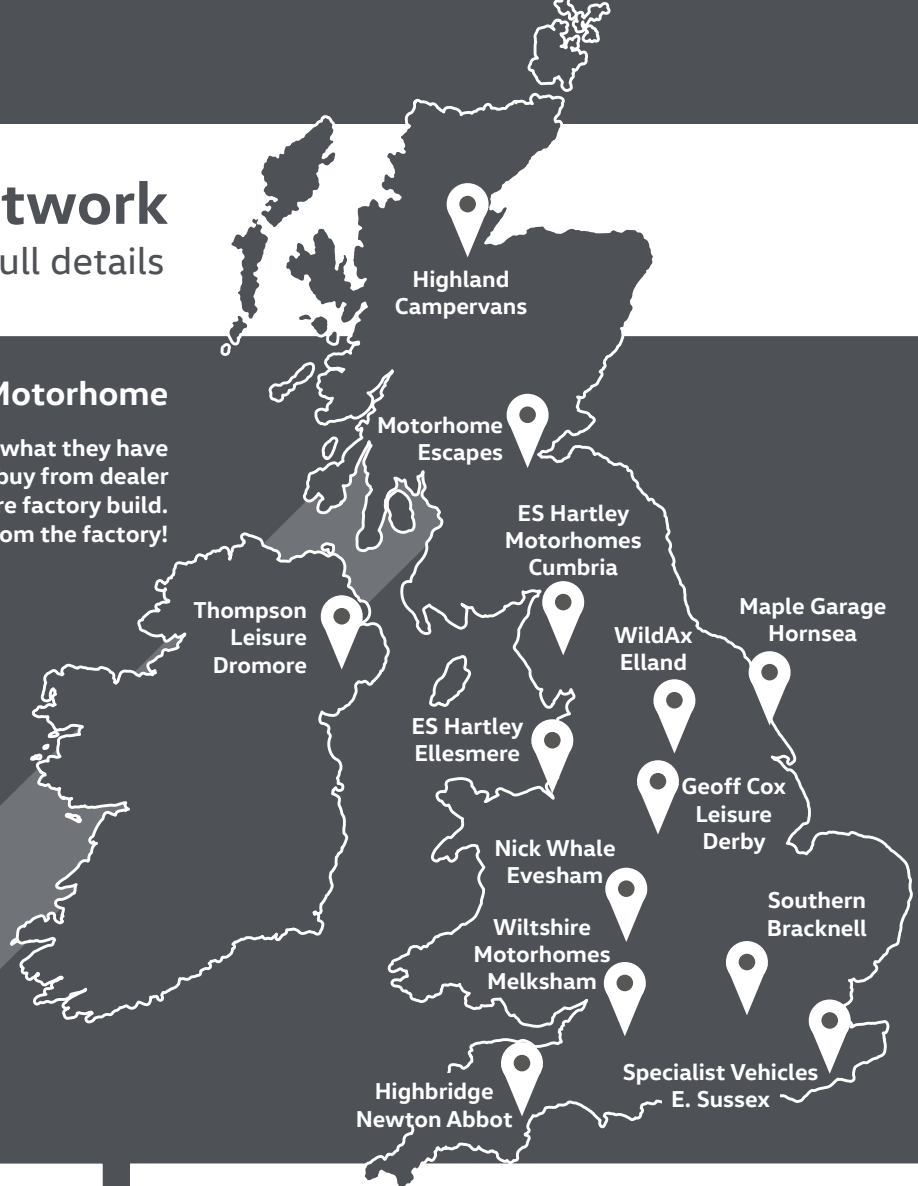

Huge Dealer Network

Visit our website to see full details

How to buy your WildAx Motorhome

Simply contact your local dealer to find out what they have in stock, then visit to view and either buy from dealer stock or place an order for a future factory build. We do not sell motorhomes from the factory!