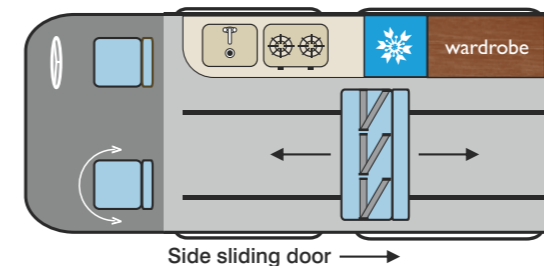

Travelling Layout