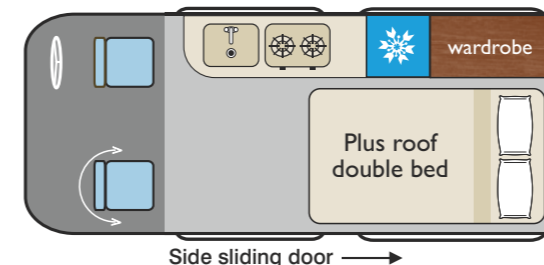

Night Time Layout