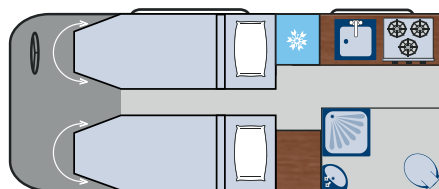

Dimensions
Length – 5.4m
Width – 2.05m (without mirrors)
Height – 2.65m (approx)

Vehicle Standard Specification

The 6 speed manual Fiat Ducato is a great quality vehicle giving more than enough power and very low emissions. Running costs are low with one of the best fuel economy figures on the market with figures reported in excess of 40 mpg by our customers.

The kitchen has a 3 burner hob, oven and grill with a good sized sink and 90 litre fridge/freezer. The kitchen also boasts lots of storage drawers for food and personal belongings. There is a tall wardrobe for hanging space. The Pulsar comes as standard with 2 side sliding doors to give a very car like feel when using the rear seats as travel seats.

Double Bed Layout

W 130cm x L 188cm (6ft 2in)

Habitation and Plumbing

Custom designed 100 litre fresh and 80 litre waste water tanks	✓
Both water tanks insulated/winterised with heaters	✓
Gas locker for 6KG gas bottle	✓
Truma Combi D4 Diesel/Electric hot water and blown air heating	✓
Touch screen iNetX controller for Truma boiler	✓
Standard sockets - 3 x 230v, 1 x 12v, 2 x USB	✓
Choice of furniture finish	✓
Digital timer controls for heating	✓
Multiple heating outlets	✓
100 Ahr leisure battery	✓
Nature Pure Water Filter and Tap	•
Second 100 Ahr leisure battery	•
Pre-wire for Solar Panel	✓
All LED lighting - low power consumption	✓
Cab Remis window blinds	✓
Digital aerial with interior 12v aerial socket	✓
19 inch TV/DVD mounted on bracket	•
Rotating cab seats	✓
Heiki double glazed roof window 500 x 700	✓
Truma level control = Phone app gas bottle level indicator	✓