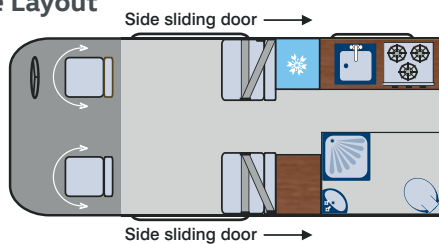

Daytime Layout

Single Bed Layout

W 62cm x L 178cm