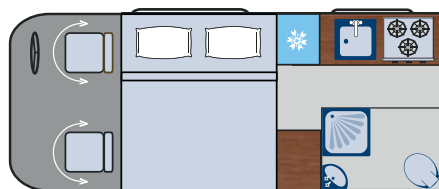

The kitchen has a 3 burner hob, oven and grill with a good sized sink and 90 litre fridge/freezer. The kitchen also boasts lots of storage drawers for food and personal belongings. There is a tall wardrobe for hanging space. The Pulsar comes as standard with 2 side sliding doors to give a very car like feel when using the rear seats as travel seats.

As with the rest of the WildAx range the Pulsar is winterised as standard and has the Truma Combi 4e for heating and hot water. This van is only 5.4m long!

Daytime Layout

Single Bed Layout

W 62cm x L 178cm

Double Bed Layout

W 130cm x L 188cm (6ft 2in)

Habitation and Plumbing

Custom designed 100 litre fresh and 80 litre waste water tanks	✓
Both water tanks insulated/winterised with heaters	✓
Gas locker for 6KG gas bottle	✓
Truma Combi D4 Diesel/Electric hot water and blown air heating	✓
Touch screen iNetX controller for Truma boiler	✓
Standard sockets - 3 x 230v, 1 x 12v, 2 x USB	✓
Choice of furniture finish	✓
Digital timer controls for heating	✓
Multiple heating outlets	✓
100 Ahr leisure battery	✓
Nature Pure Water Filter and Tap	•
Second 100 Ahr leisure battery	•
Pre-wire for Solar Panel	✓
All LED lighting - low power consumption	✓
Cab Remis window blinds	✓
Digital aerial with interior 12v aerial socket	✓
19 inch TV/DVD mounted on bracket	•
Rotating cab seats	✓
Heiki double glazed roof window 500 x 700	✓
Truma level control = Phone app gas bottle level indicator	✓

Kitchen

3 burner Hob with Oven/Grill	✓
152 litre full fridge/freezer	✓
Sink and mixer tap	✓
Multiple storage drawers and cupboards	✓

Washroom

Shower with mixer tap and riser rail	✓
Sink with mixer tap	✓
Mirror	✓
High level hanging rail	✓
Cassette toilet	✓
Towel/toilet roll holder	✓
Storage area	✓
Roof window/vent	✓