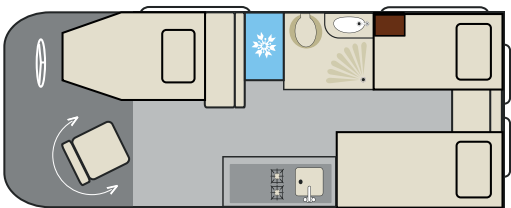

Dimensions
Length – 6.84m
Width – 2.04m (without mirrors)
Height – 2.75m (approx)
GVW - 3500kg

Vehicle Standard Specification

The new Altair is unique as a motorhome in the respect that it has no gas in the vehicle. The fridge, cooking and heating/hot water are all provided by electricity with the added benefit of diesel for heating and hot water. Whilst on mains hook up everything works like a regular motorhome, then when using the motorhome in the wild electrical power is provided through the 12 volt system or mains power provided through the 3kW inverter. This inverter supplies power to all sockets, the induction hob, and the microwave. Power is provided by two 100Ahr lithium batteries which are charged either by the engine when on the move, from the huge 400 Watt solar panels or mains charger.

Altair - 4 belts, 3 berth. 6.84m long

WildAx Standard Equipment

Pass Air Bag	Metallic Paint
Cruise Control	Bluetooth
Air Conditioning	DAB touch screen stereo
Front & Rear parking sensors	Leather steering wheel/gear knob
Alloy Wheels	LED DRL's

Altair Daytime Layout

Altair Night Time Double Bed Layout

Altair Night Time Single Bed Layout

Standard Specification

100 litre winterised freshwater tank	✓
80 litre winterised waste water tank	✓
LED lighting all around	✓
Automatic 12V electric step	✓
Truma combi 4D diesel electric	✓
Lithium leisure battery system	✓
3kW inverter	✓
400 Watt solar panels	✓
External LED light	✓
Sliding door fly screen	✓
Pleated cab window blinds	✓
Fully winterised body shell	✓
LED daytime running lamps	✓
Automatic rain sensor windscreen wipers	✓
Rotating cab seats	✓
SAT NAV	✓
19 inch Smart TV mounted on bracket	•