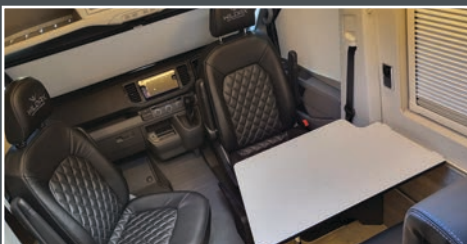

The Altair is an all electric designed motorhome which provides a flexible use anywhere habitation system based on lithium batteries, large solar panels and an inverter which powers all electrical appliances when used in the wild. This motorhome uses no gas. The vehicles drive train is still a diesel engine.