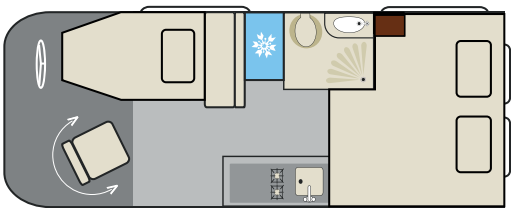

Dimensions
Length – 6.84m
Width – 2.04m (without mirrors)
Height – 2.75m (approx)
GVW - 3500kg

Vehicle Standard Specification

The new Altair is unique as a motorhome in the respect that it has no gas in the vehicle. The fridge, cooking and heating/hot water are all provided by electricity with the added benefit of diesel for heating and hot water. Whilst on mains hook up everything works like a regular motorhome, then when using the motorhome in the wild electrical power is provided through the 12 volt system or mains power provided through the 3kW inverter. This inverter supplies power to all sockets, the induction hob, and the microwave. Power is provided by two 100Ahr lithium batteries which are charged either by the engine when on the move, from the huge 400 Watt solar panels or mains charger.

Altair - 4 belts, 3 berth. 6.84m long

WildAx Standard Equipment

Pass Air Bag	Metallic Paint
Cruise Control	Bluetooth
Air Conditioning	DAB touch screen stereo
Front & Rear parking sensors	Leather steering wheel/gear knob
Alloy Wheels	LED DRL's

Altair Daytime Layout

Altair Night Time Double Bed Layout

Altair Night Time Single Bed Layout

Standard Specification

100 litre winterised freshwater tank	✓
80 litre winterised waste water tank	✓
LED lighting all around	✓
Automatic 12V electric step	✓
Truma combi 4D diesel electric	✓
Lithium leisure battery system	✓
3kW inverter	✓
400 Watt solar panels	✓
External LED light	✓
Sliding door fly screen	✓
Pleated cab window blinds	✓
Fully winterised body shell	✓
LED daytime running lamps	✓
Automatic rain sensor windscreen wipers	✓
Rotating cab seats	✓
SAT NAV	✓
19 inch Smart TV mounted on bracket	•