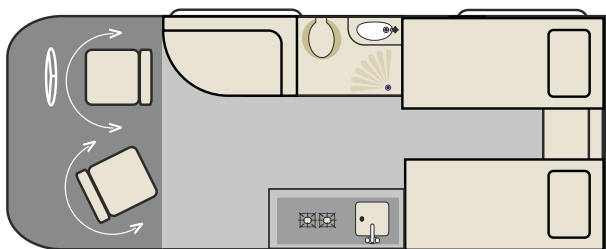

Dimensions
Length – 6.84m
Width – 2.04m (without mirrors)
Height – 2.75m (approx)
GVW - 3500kg

Vehicle Standard Specification

The new Altair is unique as a motorhome in the respect that it has no gas in the vehicle. The fridge, cooking and heating/hot water are all provided by electricity with the added benefit of diesel for heating and hot water. Whilst on mains hook up everything works like a regular motorhome, then when using the motorhome in the wild electrical power is provided through the 12 volt system or mains power provided through the 3kW inverter. This inverter supplies power to all sockets, the induction hob, and the microwave. Power is provided by two 100Ahr lithium batteries which are charged either by the engine when on the move, from the huge 400 Watt solar panels or mains charger.

Altair - 2 belts, 3 berth. 6.84m long

WildAx Standard Equipment

Pass Air Bag	Metallic Paint
Cruise Control	Bluetooth
Air Conditioning	DAB touch screen stereo
Front & Rear parking sensors	Leather steering wheel/gear knob
Alloy Wheels	LED DRL's

Altair Daytime Layout

Standard Specification

100 litre winterised freshwater tank	✓
80 litre winterised waste water tank	✓
LED lighting all around	✓
Automatic 12V electric step	✓
Truma combi 4D diesel electric	✓
Lithium leisure battery system	✓
3kW inverter	✓
400 Watt solar panels	✓
External LED light	✓
Sliding door fly screen	✓
Pleated cab window blinds	✓
Fully winterised body shell	✓
LED daytime running lamps	✓
Automatic rain sensor windscreen wipers	✓
Rotating cab seats	✓
SAT NAV	✓
19 inch Smart TV mounted on bracket	•