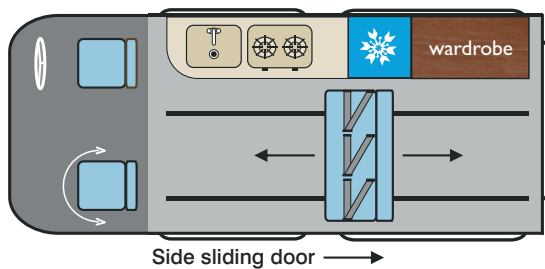

**Dimensions**  
**Length – 4.97m**  
**Width – 2.08m**  
 (folded mirrors)  
**Height – 2.00m** (approx)

**Proteus Sport - 5 belts, 4 berth. 4.97m long**

**WildAx Standard Equipment**

- |                              |                                  |
|------------------------------|----------------------------------|
| Pass Air Bag                 | Metallic Paint                   |
| Cruise Control               | Bluetooth                        |
| Air Conditioning             | DAB touch screen stereo          |
| Front & Rear parking sensors | Leather steering wheel/gear knob |
| Alloy Wheels                 | LED DRL's                        |

**Travelling Layout**

Side sliding door →

**Night Time Layout**

Side sliding door →

**Base Vehicle Standard Specification**

- ✓ Ford Transit Custom 130BHP Trend
- ✓ Manual 6 speed
- ✓ 4.97m long x 2.08m wide x 2.01m high
- ✓ Cab Air Conditioning
- ✓ Cruise Control
- ✓ Reversing Camera & Sensors
- ✓ Metallic Paint
- ✓ Passenger Air Bag
- ✓ Electric Windows/Mirrors
- ✓ Auto Wipers/Lights
- ✓ Fog Lights
- ✓ Touchscreen radio/CD with Bluetooth
- ✓ LED Daytime Running Lights
- ✓ Leather Steering Wheel & Gear Knob
- ✓ Remote Central Locking
- ✓ Colour coded front bumpers
- ✓ 18 inch Calibre T-Sport Alloys
- ✓ Solar Panel
- ✓ Leather Upholstery