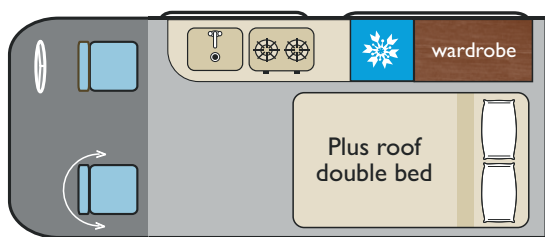

The Ford Transit Custom is a pleasure to drive with the 130Bhp diesel engine and 6 speed gearbox, the driving experience is smooth and quiet.

All the mod-con's are provided to make your journey as easy as possible. The sleeping arrangement is a pull down double roof bed with another double bed made from the sliding bench. For day time relaxing, the cab seats rotate to face the rear bench.

**Dimensions**  
**Length – 4.97m**  
**Width – 2.08m**  
 (folded mirrors)  
**Height – 2.00m** (approx)

**Proteus Sport - 5 belts, 4 berth. 4.97m long**

**WildAx Standard Equipment**

- |                              |                                  |
|------------------------------|----------------------------------|
| Pass Air Bag                 | Metallic Paint                   |
| Cruise Control               | Bluetooth                        |
| Air Conditioning             | DAB touch screen stereo          |
| Front & Rear parking sensors | Leather steering wheel/gear knob |
| Alloy Wheels                 | LED DRL's                        |

**Travelling Layout**

Side sliding door →

**Night Time Layout**

Side sliding door →

**Base Vehicle Standard Specification**

- ✓ Ford Transit Custom 130BHP Trend
- ✓ Manual 6 speed
- ✓ 4.97m long x 2.08m wide x 2.01m high
- ✓ Cab Air Conditioning
- ✓ Cruise Control
- ✓ Reversing Camera & Sensors
- ✓ Metallic Paint
- ✓ Passenger Air Bag
- ✓ Electric Windows/Mirrors
- ✓ Auto Wipers/Lights
- ✓ Fog Lights
- ✓ Touchscreen radio/CD with Bluetooth
- ✓ LED Daytime Running Lights
- ✓ Leather Steering Wheel & Gear Knob
- ✓ Remote Central Locking
- ✓ Colour coded front bumpers
- ✓ 18 inch Calibre T-Sport Alloys
- ✓ Solar Panel
- ✓ Leather Upholstery