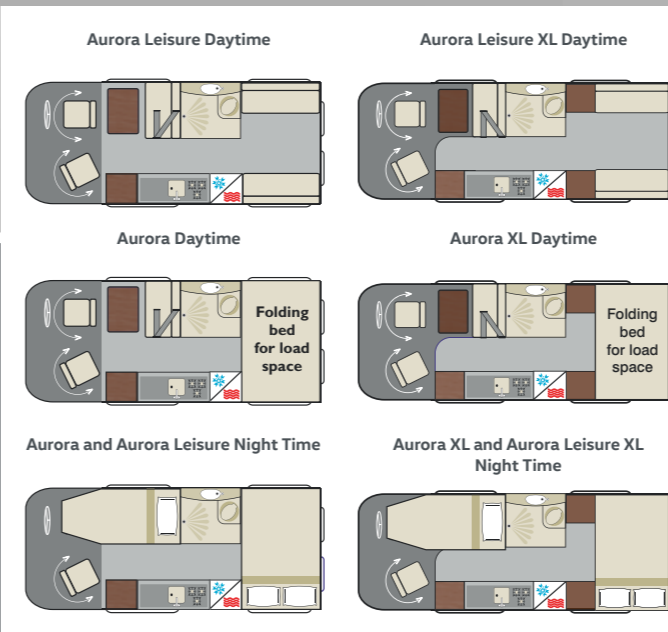

The Aurora Leisure differs in that the rear area is made up of two sofas which slide together to form a double bed. This gives you the added seating area to the rear of the van with ample storage under the seats.

Aurora

Aurora XL

Dimensions

Length - 5.99m/6.36m
Width - 2.05m (without mirrors)
Height - 2.75m (approx)
GVW - 3500kg

Vehicle Standard Specification

The 6 speed manual Fiat Ducato is a great quality vehicle giving more than enough power and very low emissions. Running costs are low with one of the best fuel economy figures on the market with figures reported in excess of 40 mpg by our customers.

The Leisure versions also is equipped with two side windows in the rear. Both versions have a spacious seating area in the front that when not in use as a seating/dining area can be arranged as a 6ft single bed.

Aurora - 3 belts, 3 berth. 5.99m long

Aurora Leisure - 3 belts, 3 berth. 5.99m long

Aurora XL - 3 belts, 3 berth. 6.36m long

Aurora Leisure XL - 3 belts, 3 berth. 6.36m long

WildAx Standard Equipment

| | |
|----------------------|----------------------------------|
| Pass Air Bag | Metallic Paint |
| Cruise Control | Bluetooth |
| Air Conditioning | DAB touch screen stereo |
| Rear parking sensors | Leather steering wheel/gear knob |
| Rear parking camera | |
| Alloy Wheels | |