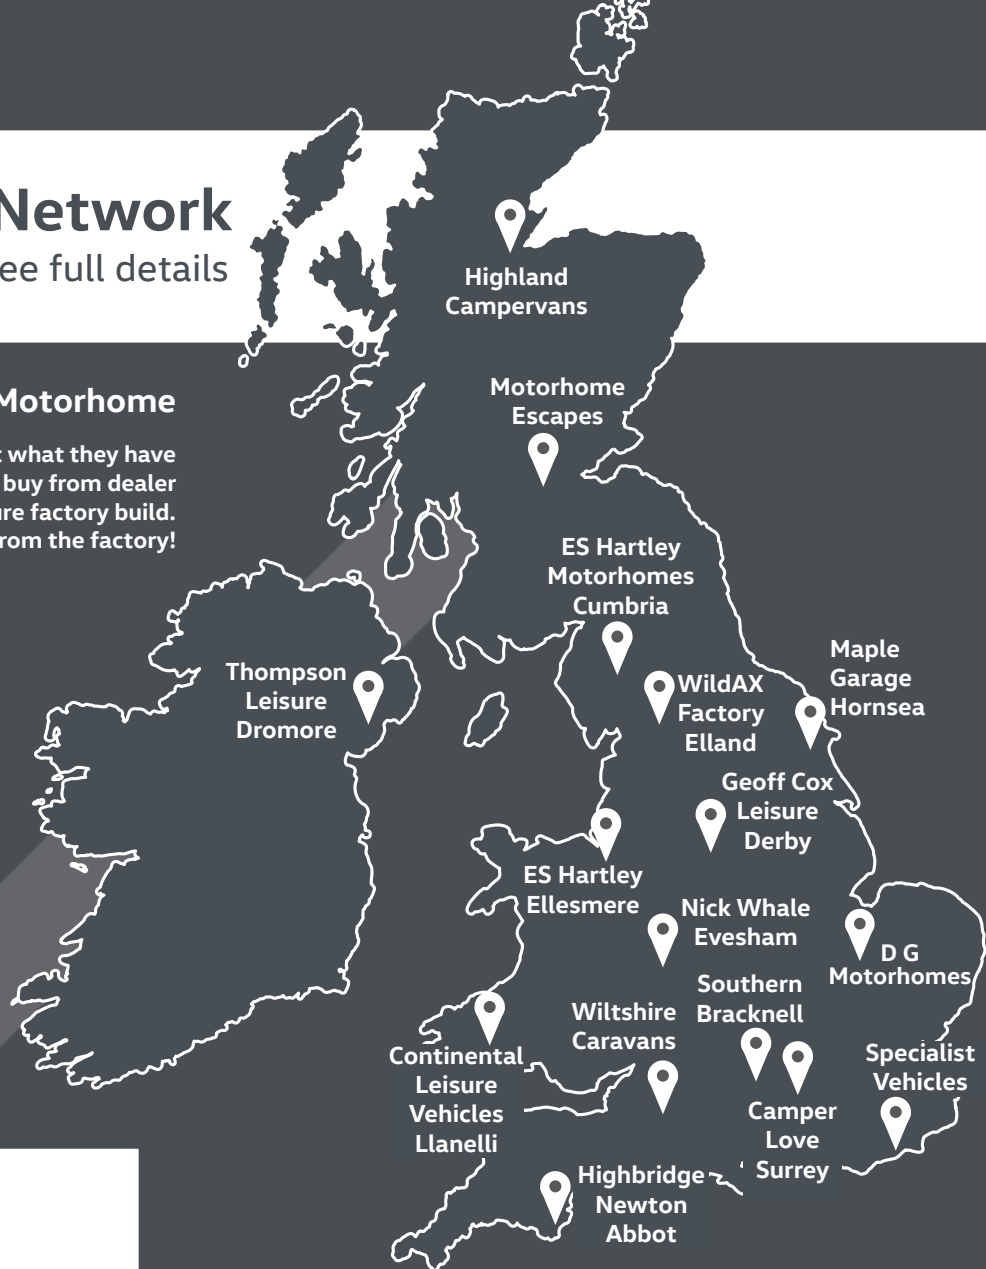

Huge Dealer Network

Visit our website to see full details

How to buy your WildAx Motorhome

Simply contact your local dealer to find out what they have in stock, then visit to view and either buy from dealer stock or place an order for a future factory build. We do not sell motorhomes from the factory!

Agent's Stamp