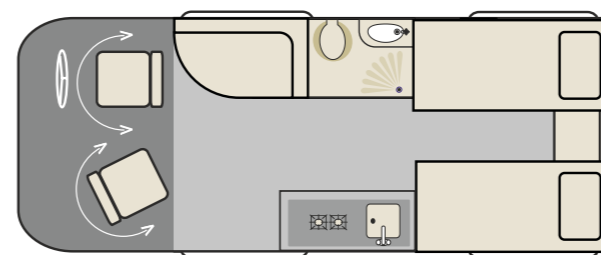

Altair Daytime Layout