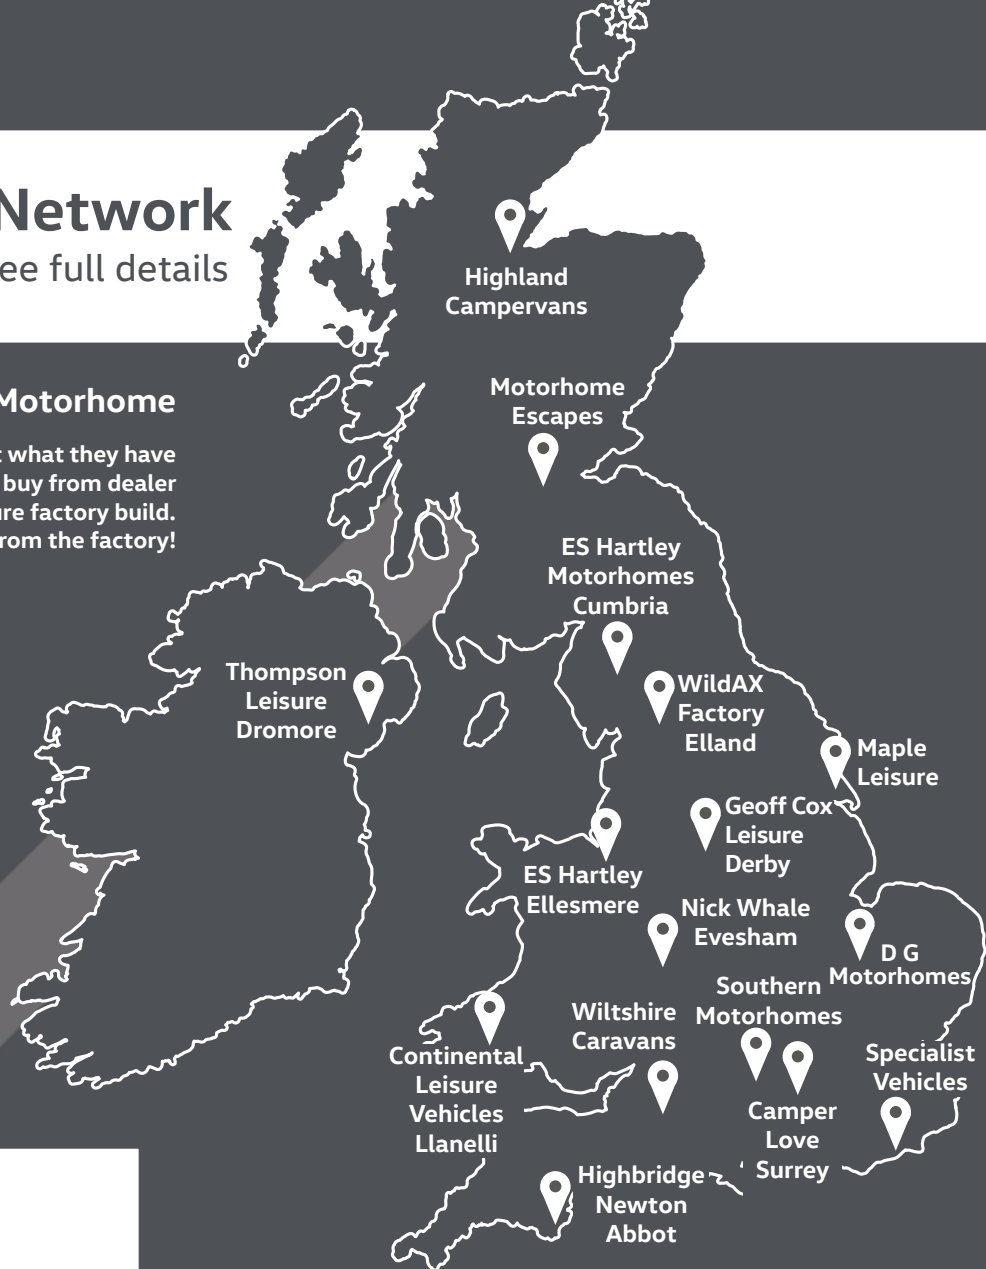

Huge Dealer Network

Visit our website to see full details

How to buy your WildAx Motorhome

Simply contact your local dealer to find out what they have in stock, then visit to view and either buy from dealer stock or place an order for a future factory build. We do not sell motorhomes from the factory!

Agent's Stamp